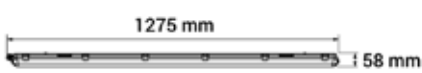

ORO-ATLAS-BASIC-2XT8120

INDEX: ORO06015

MAX 2xT8
22W LED

750 g